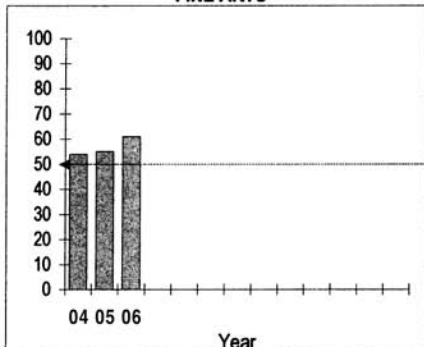

LONGITUDINAL GROUP MEDIAN NATIONAL PERCENTILE CHART

School Name: YOUR SCHOOL NAME (XX001)

Learning Standards Battery

GRADE: 6

(Scholastic Testing Service, Inc)

MULTI-YEAR AVERAGE ACHIEVEMENT BY GRADE

Bar= Multi year data

Dash Ln=Natl Avg

LANGUAGE

Mdn %ile 62 56 57

MATHEMATICS

Mdn %ile 67 56 69

PHY.SCIENCE

Mdn %ile 65 60 59

SOC.SCIENCE

Mdn %ile 74 61 59

FINE ARTS

Mdn %ile 54 55 61

HEALTH/PD

Mdn %ile 58 51 64